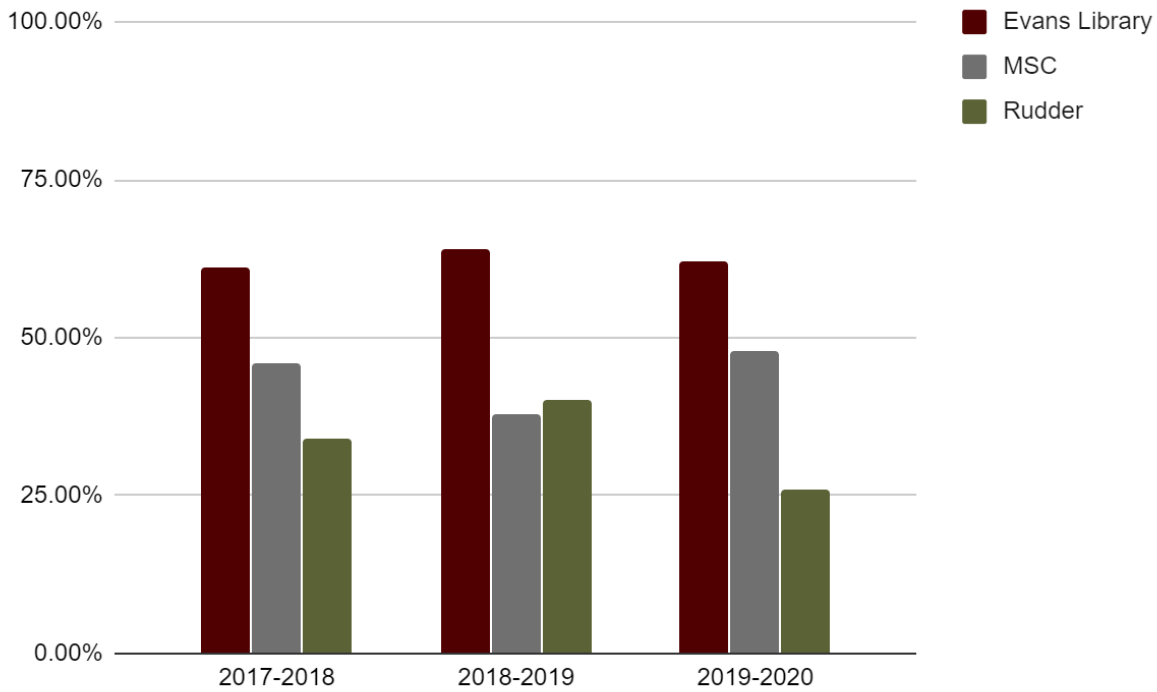

In an annual survey, Texas A&M students reported several popular study spaces on campus. In the three years studied, over 50% of students indicated that they spent time studying in Evans Library (**Figure 2**). Evans Library proved to be more popular than its closest competitors, the MSC and Rudder.

**Figure 2: Popular Texas A&M Study Spots**

The survey did not ask students about popular off-campus study locations, so it is unclear if other area locations are even more popular.

**Figure 8.5.** Example of a column chart.<sup>5</sup> Notice that text above and below the chart calls attention to the chart and briefly indicates its significance. Please note that figure does not represent the results of an actual survey.